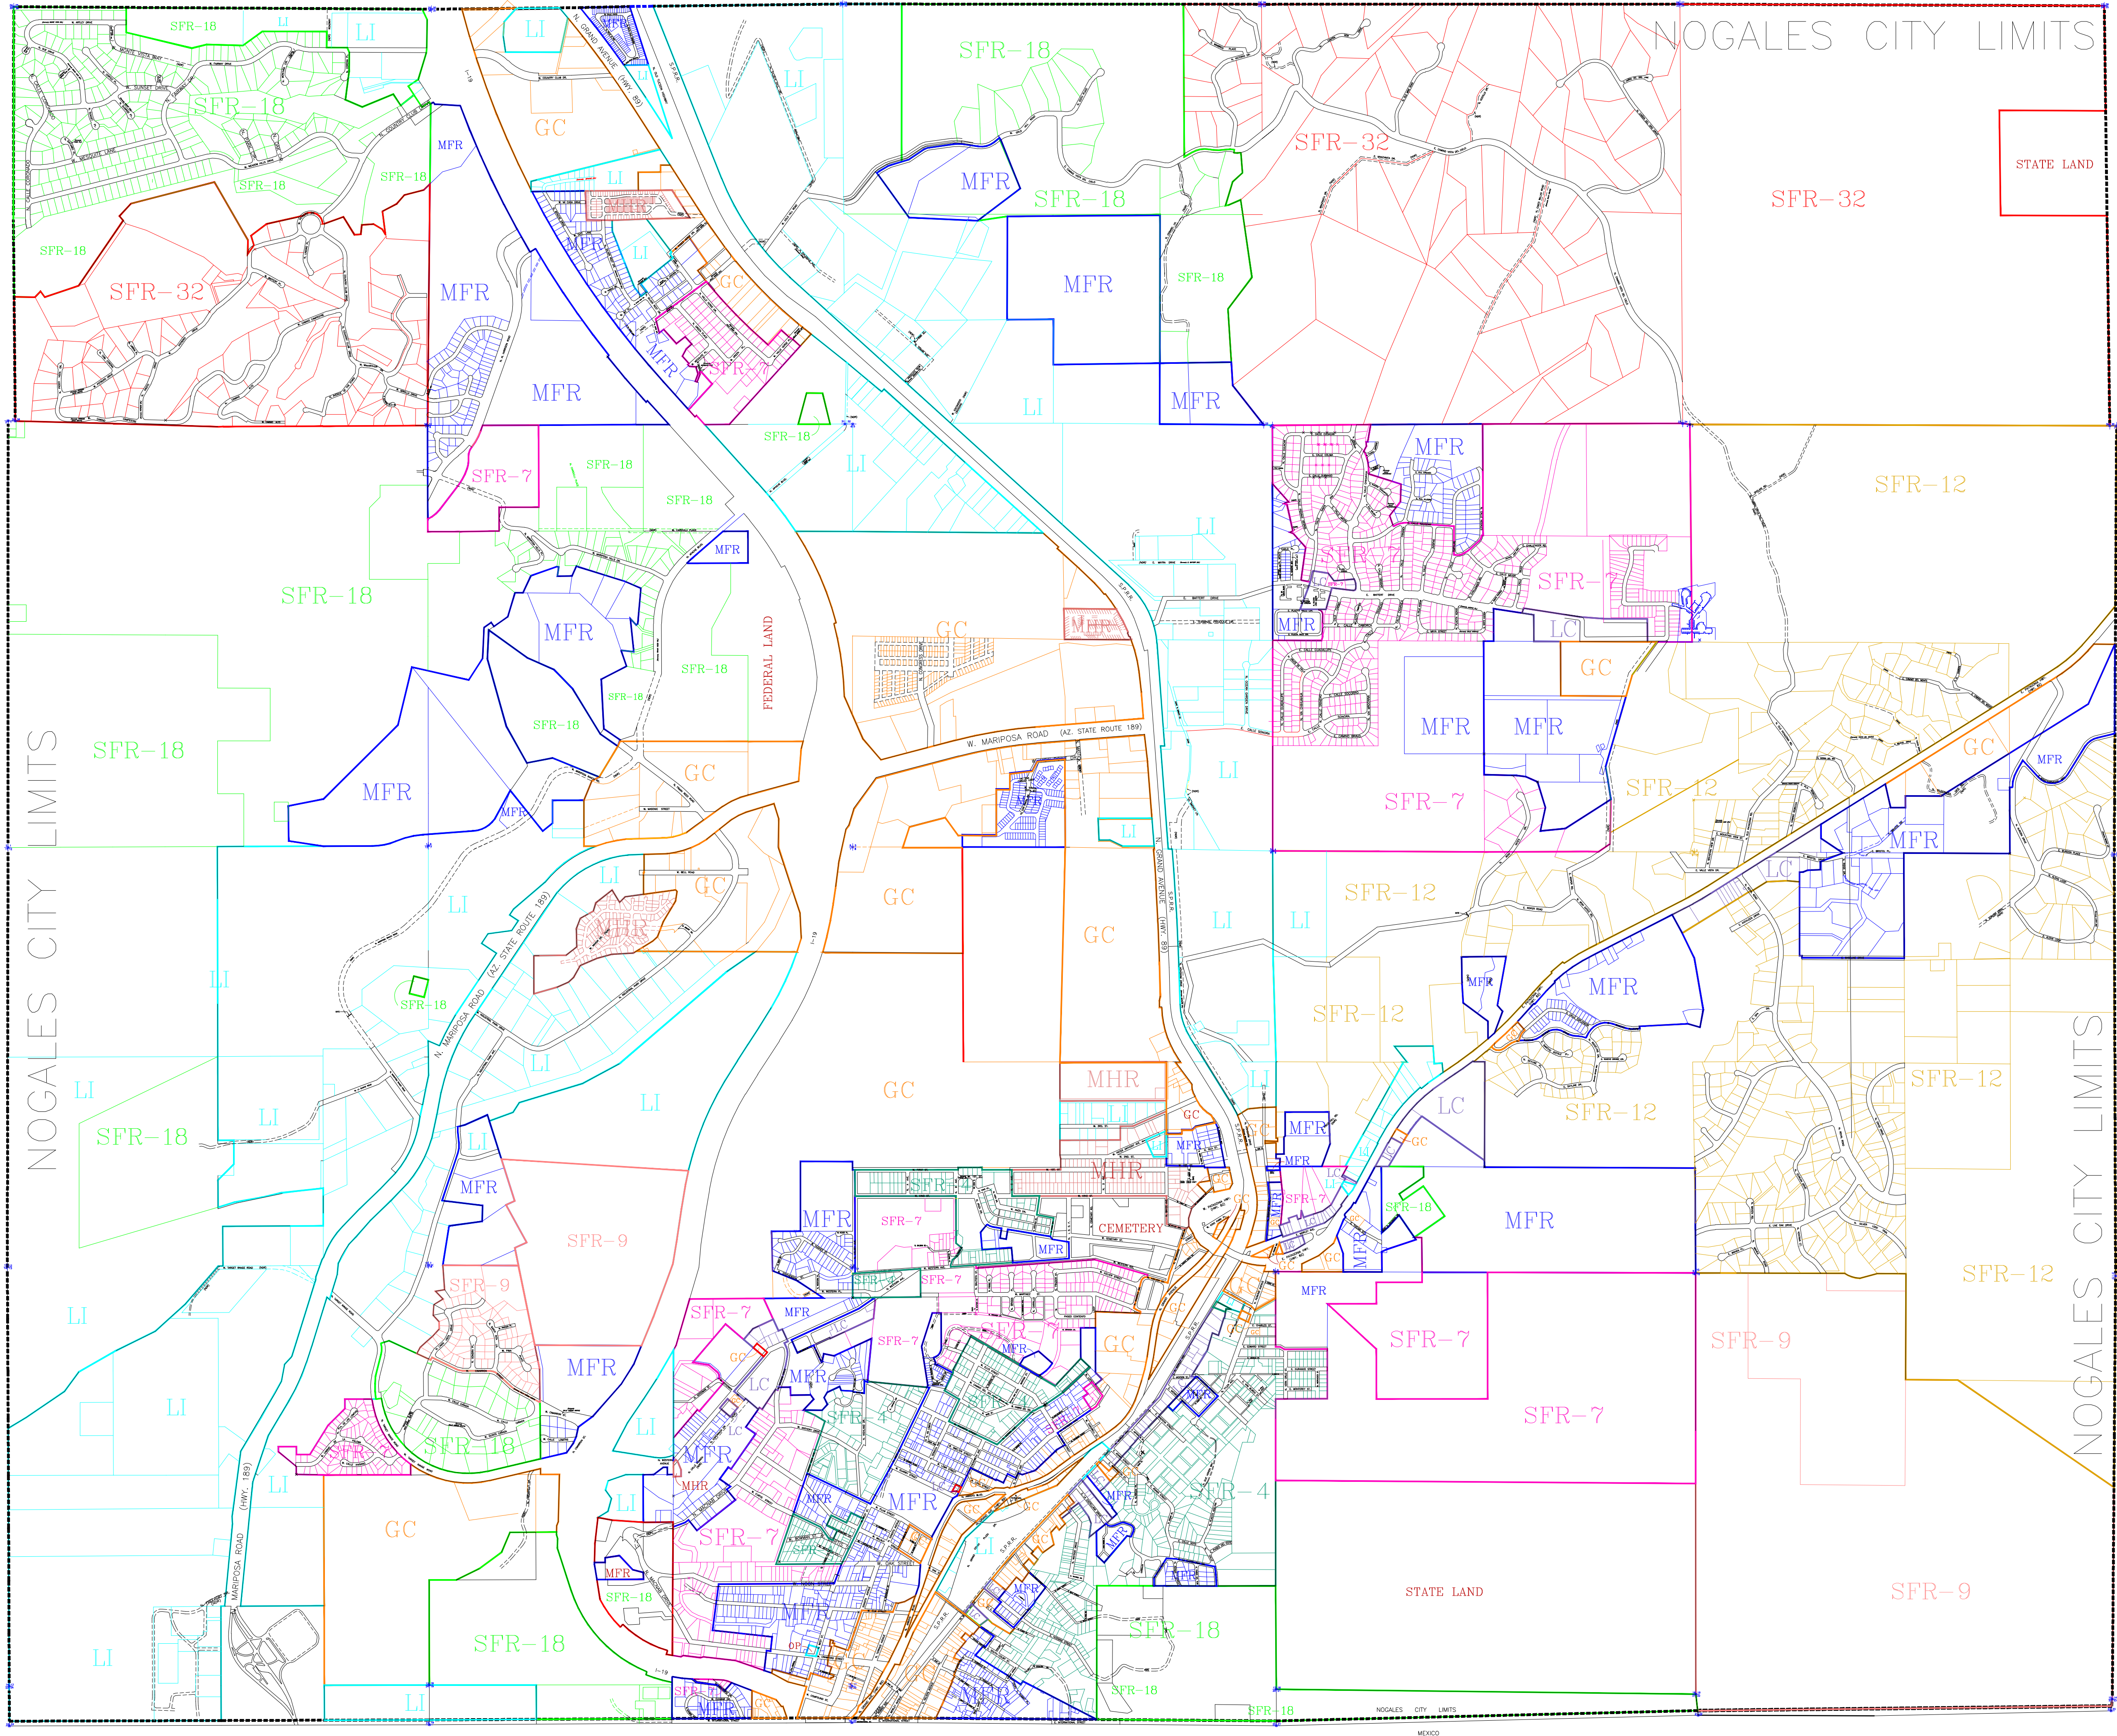

CORONADO NATIONAL FOREST

- LC
- LI
- GC
- MHR
- MFR
- SFR-4
- SFR-7
- SFR-9
- SFR-12
- SFR-18
- SFR-32

STATE LAND

NOGALES CITY LIMITS

NOGALES CITY LIMITS

NOGALES CITY LIMITS

NOGALES CITY LIMITS
MEXICO